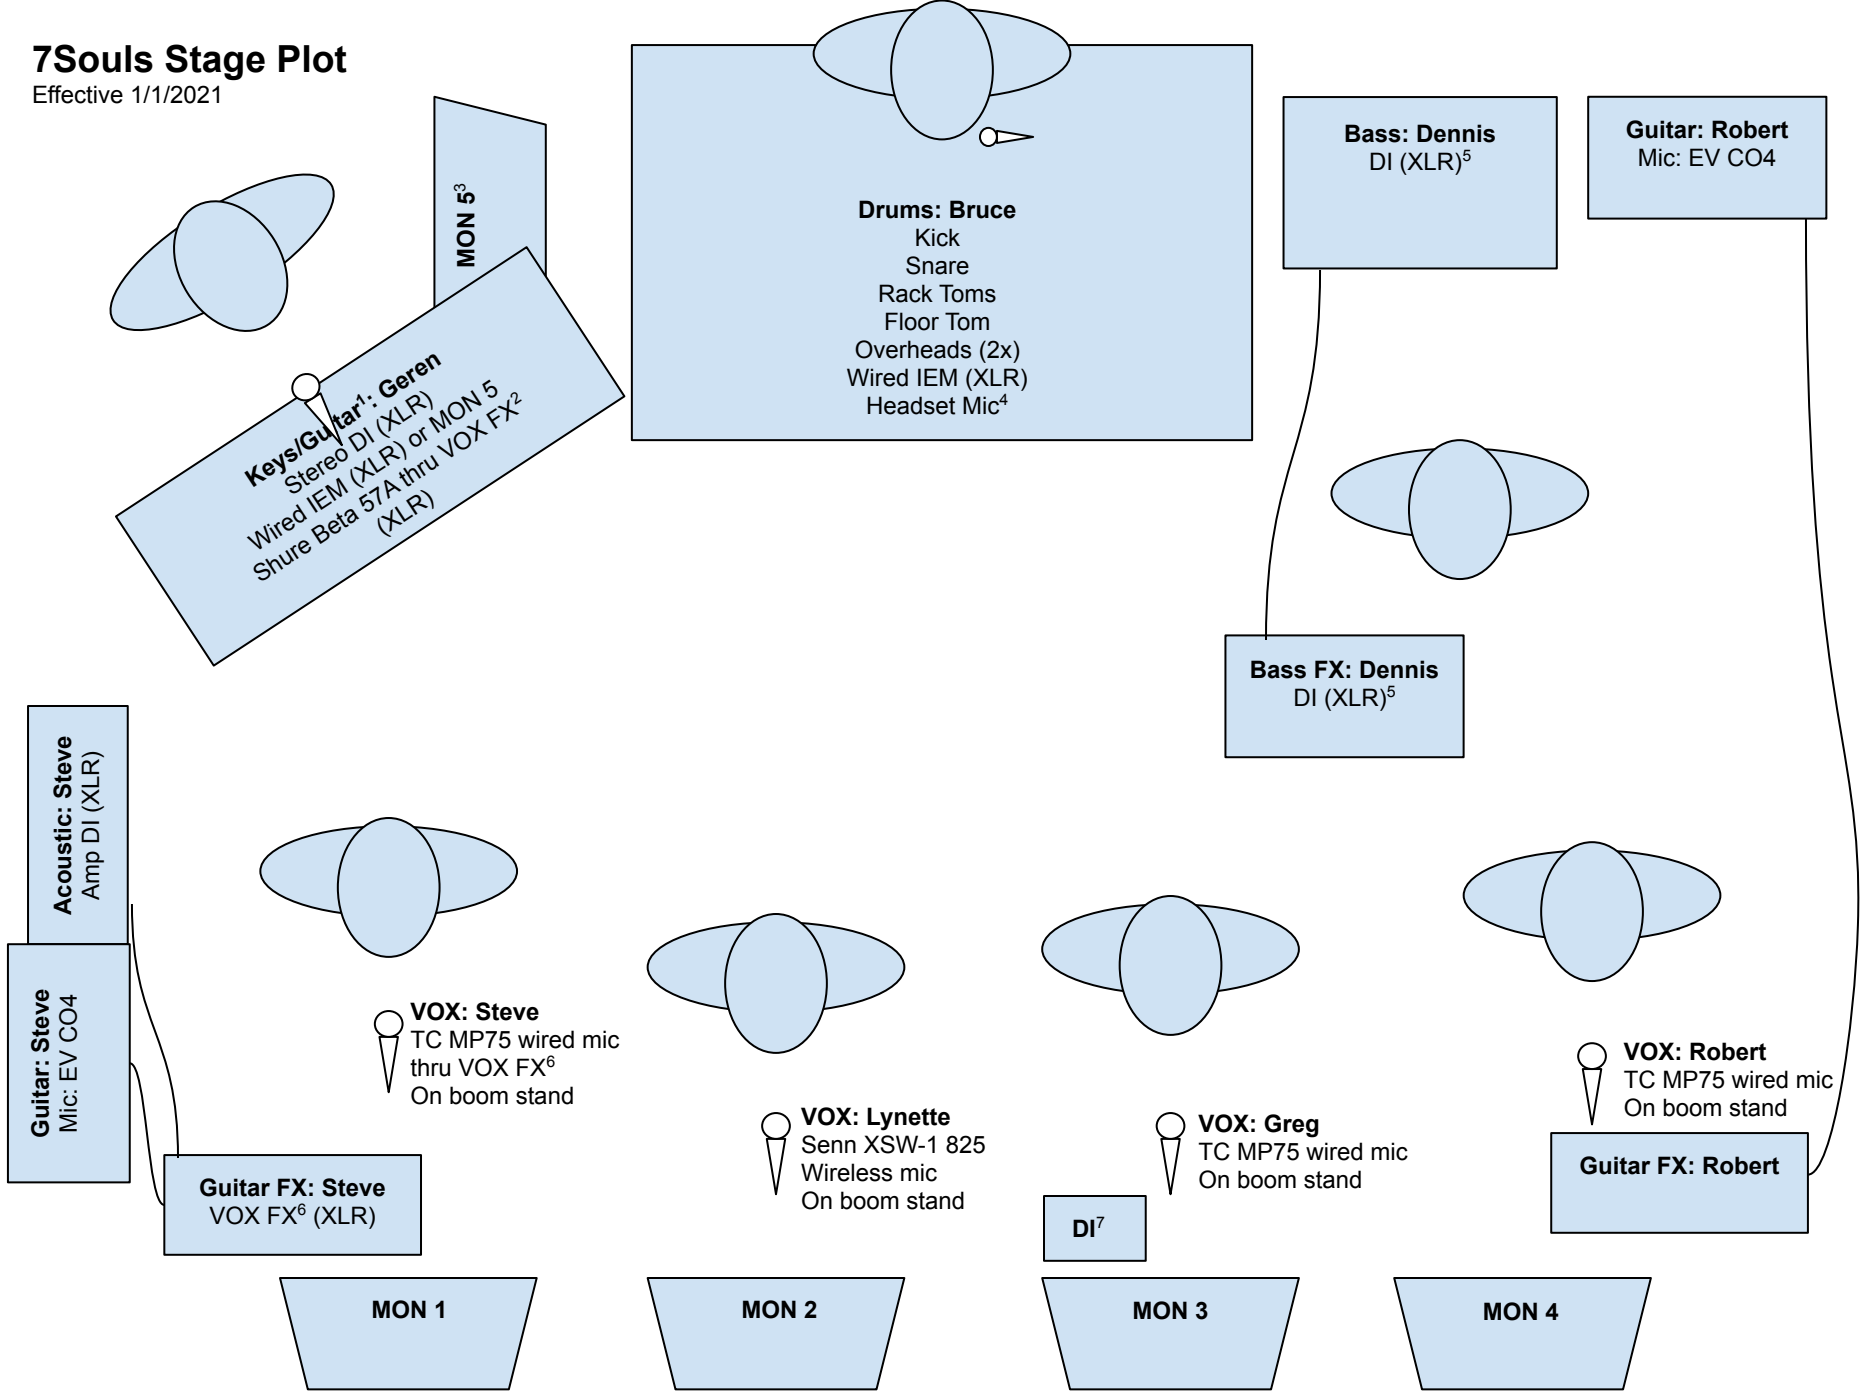

7Souls Stage Plot

Effective 1/1/2021

Keys/Guitar 1: Geren
Stereo DI (XLR)
Wired IEM (XLR) or MON 5
Shure Beta 57A thru VOX FX²
(XLR)

MON 5³

Drums: Bruce
Kick
Snare
Rack Toms
Floor Tom
Overheads (2x)
Wired IEM (XLR)
Headset Mic⁴

Bass: Dennis
DI (XLR)⁵

Guitar: Robert
Mic: EV CO4

Bass FX: Dennis
DI (XLR)⁵

Acoustic: Steve
Amp DI (XLR)

Guitar: Steve
Mic: EV CO4

Guitar FX: Steve
VOX FX⁶ (XLR)

VOX: Steve
TC MP75 wired mic
thru VOX FX⁶
On boom stand

VOX: Lynette
Senn XSW-1 825
Wireless mic
On boom stand

VOX: Greg
TC MP75 wired mic
On boom stand

VOX: Robert
TC MP75 wired mic
On boom stand

Guitar FX: Robert

MON 1

MON 2

MON 3

MON 4

DI⁷