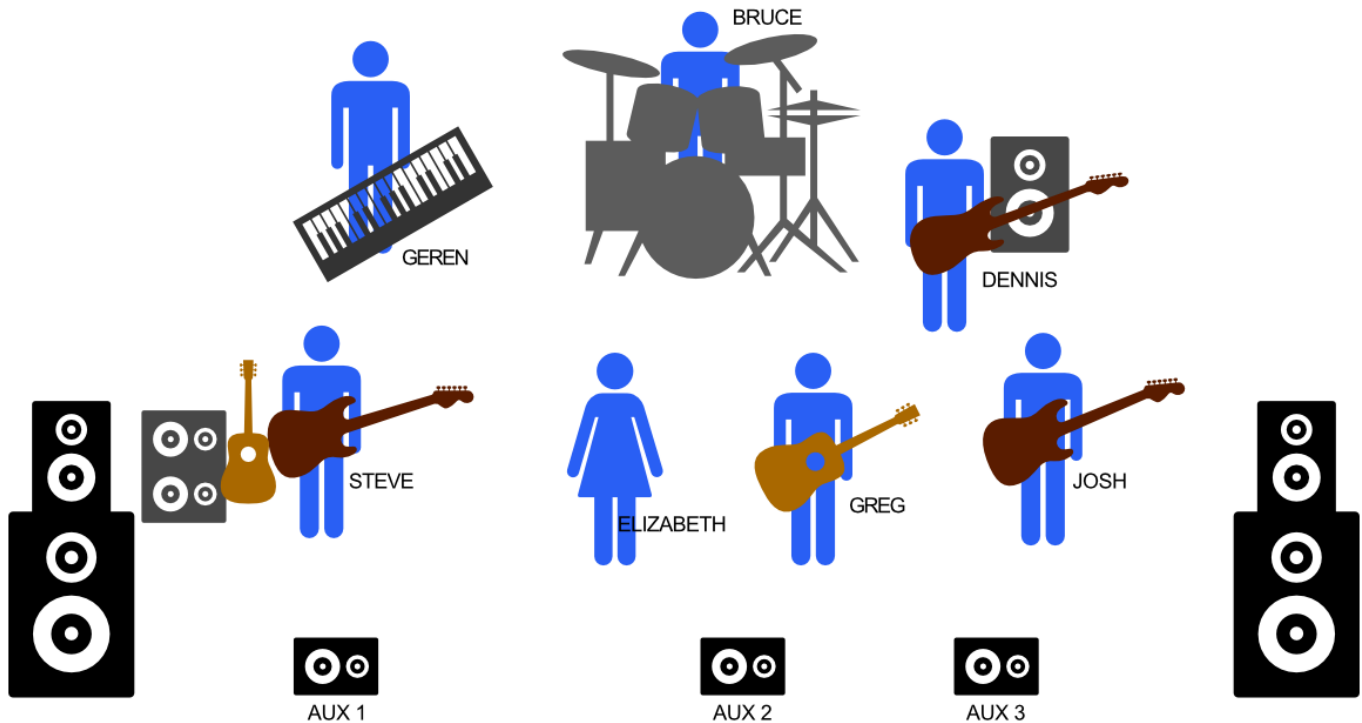

7Souls

STAGE PLOT

Effective April 28, 2023

ELIZABETH

- Wireless Microphone on stand
- Wireless In-Ear monitor

GREG

- Wireless Microphone on stand
- Wedge Monitor (AUX 2)
- Acoustic Guitar (DI)

STEVE

- Wired Microphone on custom stand
- Wedge Monitor (AUX 1)
- Electric Guitar, mic'ed amp
- Acoustic Guitar, DI from amp

JOSH

- Wired Microphone on boom stand
- Wireless In-Ear monitor
- Electric Guitar, DI from pedalboard

GEREN

- Wired Microphone on custom stand
- Wireless In-Ear monitor
- XLR feeds from pedalboard for stereo keyboards
- XLR feed from pedalboard for microphone

BRUCE

- Wired In-Ear monitor
- Mic'ed drums, channels 13-19

DENNIS

- Bass, DI from pedal
- Wedge Monitor (AUX 3) positioned DSL